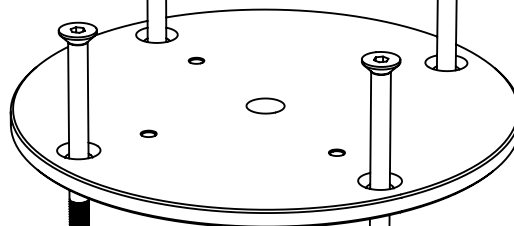

**M10/M12 Countersunk Bolts  
with Nyloc Nuts.  
Recommended for Wooden Deck  
installations**

Serenity Rotation plate  
UM - 110068

Serenity Spigot  
UM - 110114

4x M10 x 20 CSK Screw  
316 Stainless Steel  
Included with Umbrella

4x M10 - M12 CSK Socket Screw  
Length to match application  
150mm - 200mm | 6" - 8"  
316 Stainless Steel  
**Not included**

UM - 110312  
Surface plate - 316 Stainless Steel

Nyloc Nut and Washer to suit  
316 SS - **Not Included**